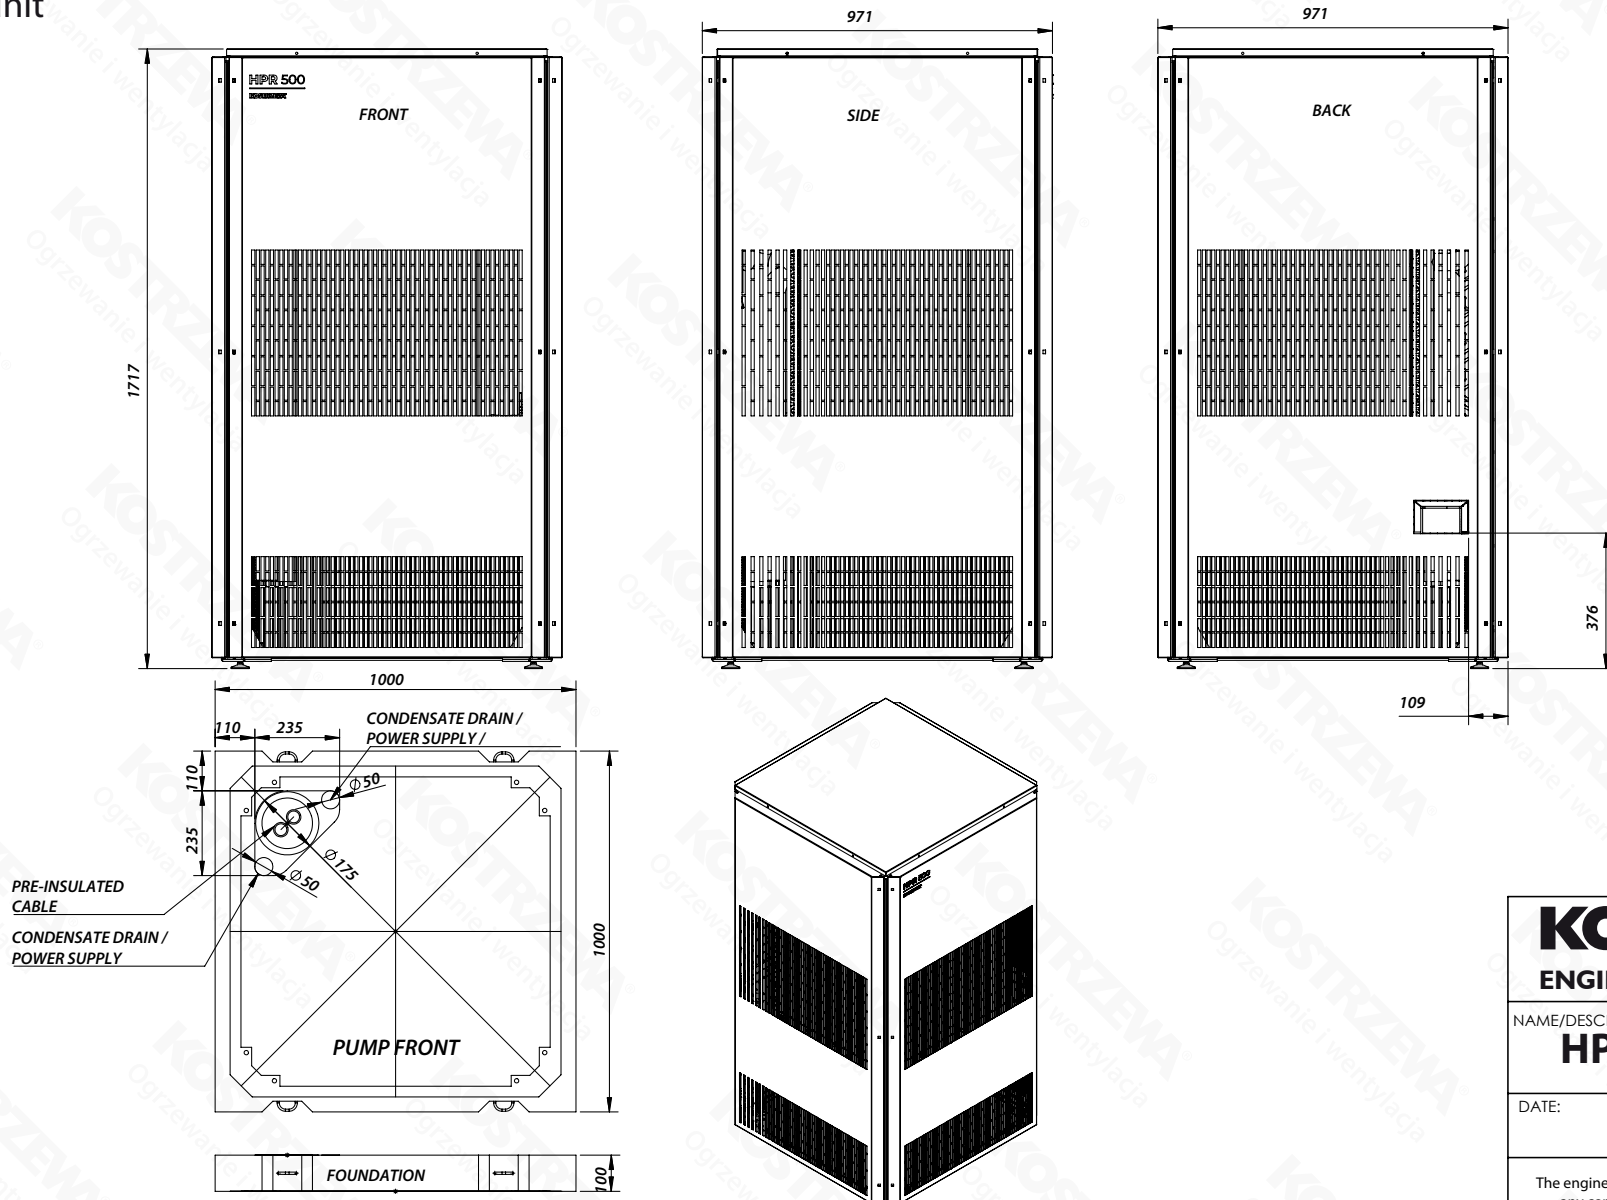

# Dimensions – HPR® 500 Deluxe Heat Pump

Outdoor unit

<b>KOSTRZEWA®</b>	
ENGINEERING DEPARTMENT	
NAME/DESCRIPTION: <b>HPR® 500 Deluxe</b>	
DATE: 26.10.2022	SCALE: 1:20
The engineering documentation is the property of Kostrzewa; any copying without permission of the owner is illegal!	