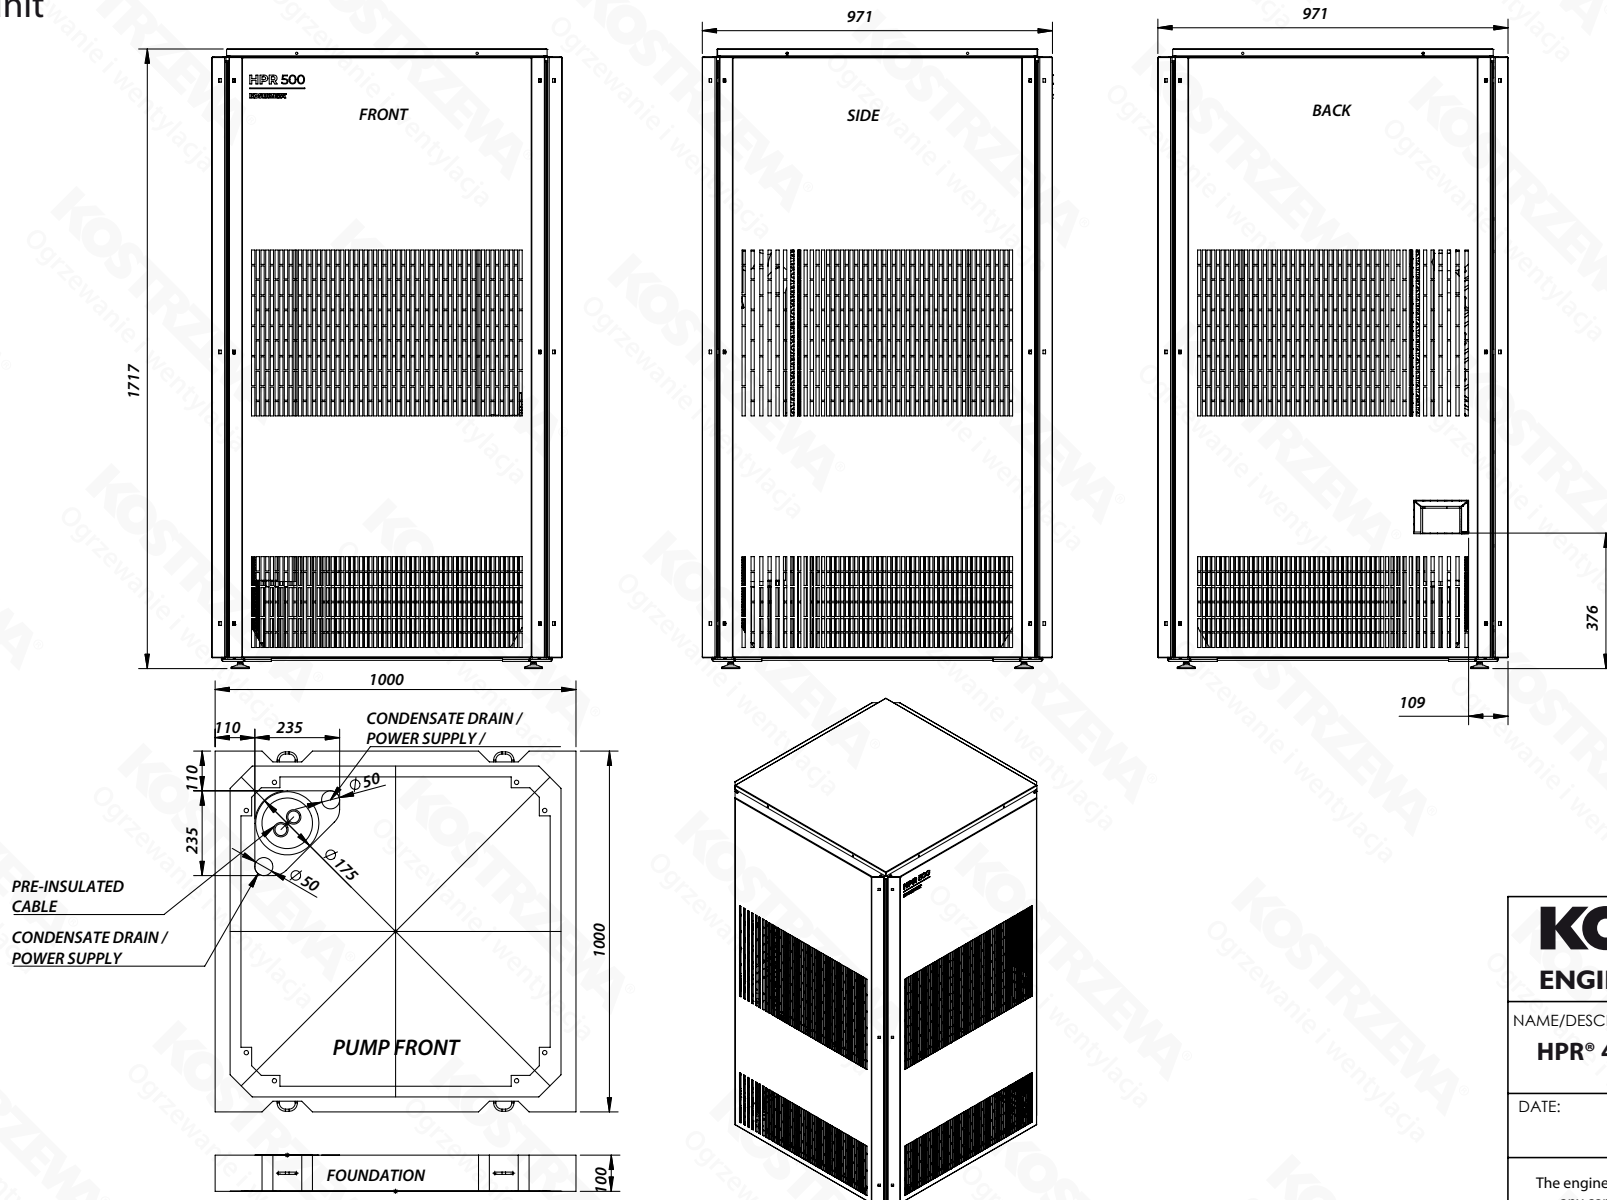

# Dimensions – HPR® 400 Deluxe/ HPR® 500 Deluxe Heat Pump

Outdoor unit

<b>KOSTRZEWA®</b>	
<b>ENGINEERING DEPARTMENT</b>	
NAME/DESCRIPTION: <b>HPR® 400 Deluxe / HPR® 500 Deluxe</b>	
DATE: 26.10.2022	SCALE: 1:20
The engineering documentation is the property of Kostrzewa; any copying without permission of the owner is illegal!	