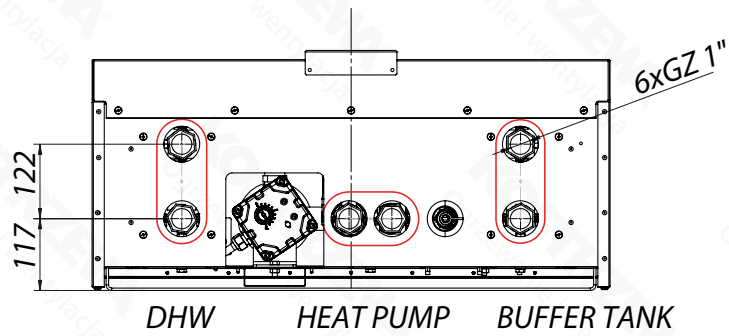

# Dimensions - Hydrobox HB 2

HPR® 500 Deluxe Heat Pump Indoor Unit

DETAIL A  
SCALE 2:1

MOUNTING HOLE SPACING

<b>KOSTRZEWA®</b>	
ENGINEERING DEPARTMENT	
NAME/DESCRIPTION: <b>Hydrobox HB2</b>	
DATE: 20.04.2023	SCALE: 1:5
The engineering documentation is the property of Kostrzewa; any copying without permission of the owner is illegal!	