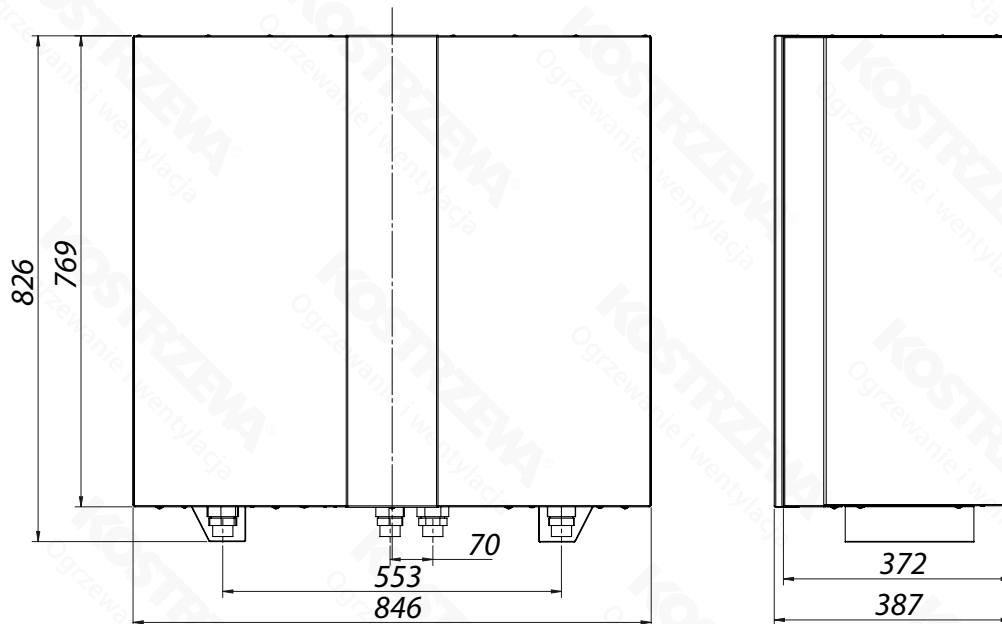

# Dimensions - Hydrobox HB 2

HPR® 500 Deluxe Heat Pump Indoor Unit

DETAIL A  
SCALE 2:1

MOUNTING HOLE SPACING

<b>KOSTRZEWA®</b>	
ENGINEERING DEPARTMENT	
NAME/DESCRIPTION: <b>Hydrobox HB2</b>	
DATE: 20.04.2023	SCALE: 1:5
The engineering documentation is the property of Kostrzewa; any copying without permission of the owner is illegal!	