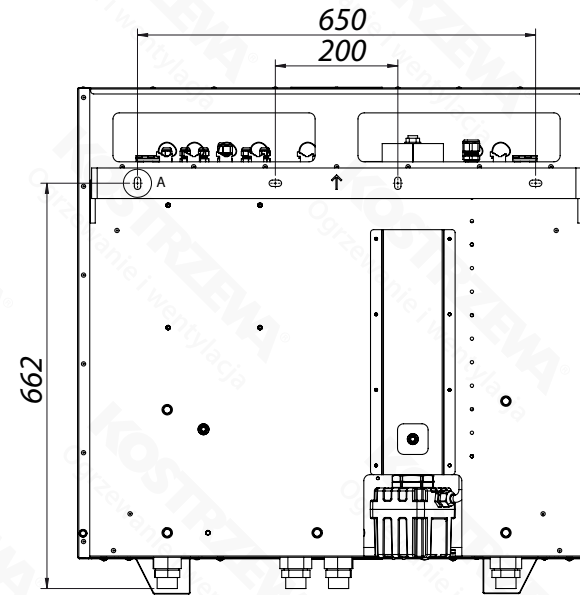

# Dimensions - Hydrobox HB 2

HPR® 500 Deluxe Heat Pump Indoor Unit

DETAIL A  
SCALE 2:1

MOUNTING HOLE SPACING

<b>KOSTRZEWA®</b>	
ENGINEERING DEPARTMENT	
NAME/DESCRIPTION: <b>Hydrobox HB2</b>	
DATE: 20.04.2023	SCALE: 1:5
The engineering documentation is the property of Kostrzewa; any copying without permission of the owner is illegal!	