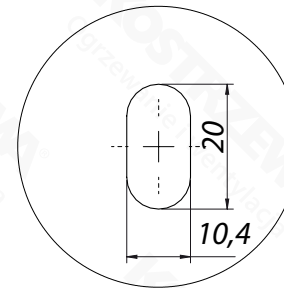

# Dimensions - Hydrobox HB 2

HPR® 500 Deluxe Heat Pump Indoor Unit

DETAIL A  
SCALE 2:1

MOUNTING HOLE SPACING

<b>KOSTRZEWA®</b>	
ENGINEERING DEPARTMENT	
NAME/DESCRIPTION: <b>Hydrobox HB2</b>	
DATE: 20.04.2023	SCALE: 1:5
The engineering documentation is the property of Kostrzewa; any copying without permission of the owner is illegal!	